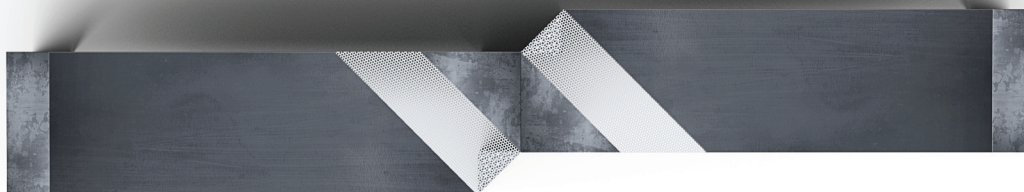

3. Double bench arrangement